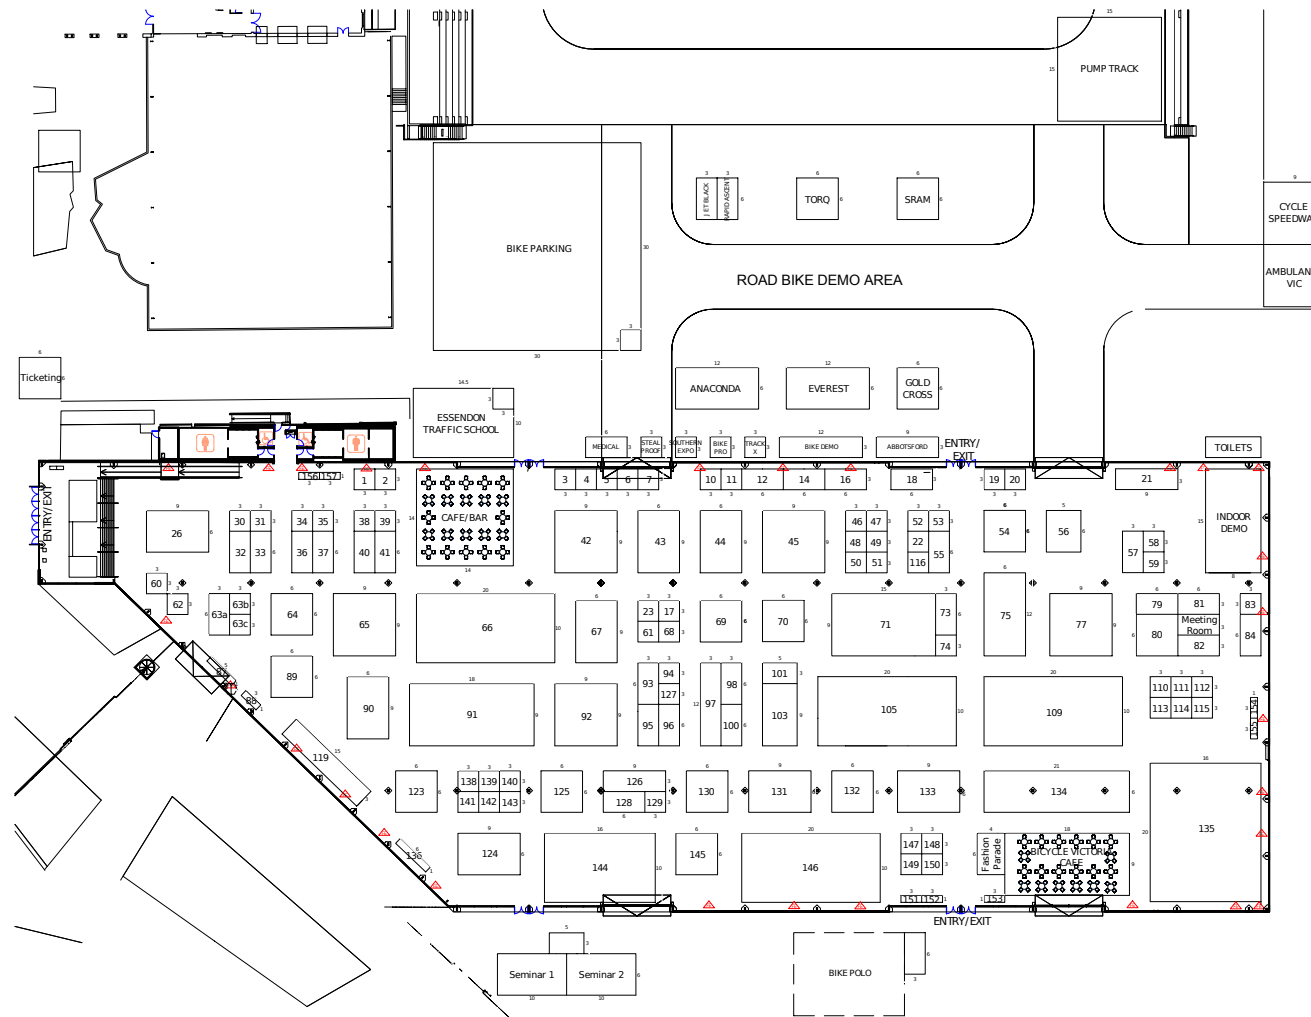

Ausbike Australia Bike Expo

21-23 August, 2010

Exhibition Pavilion, Melbourne Showgrounds

Epsom Road, Ascot Vale, Melbourne, VIC Australia

www.ausbike.com.au

INDOOR LAYOUT

Plan Current : 12/8/2010 ver 1.20
Subject to change without notice